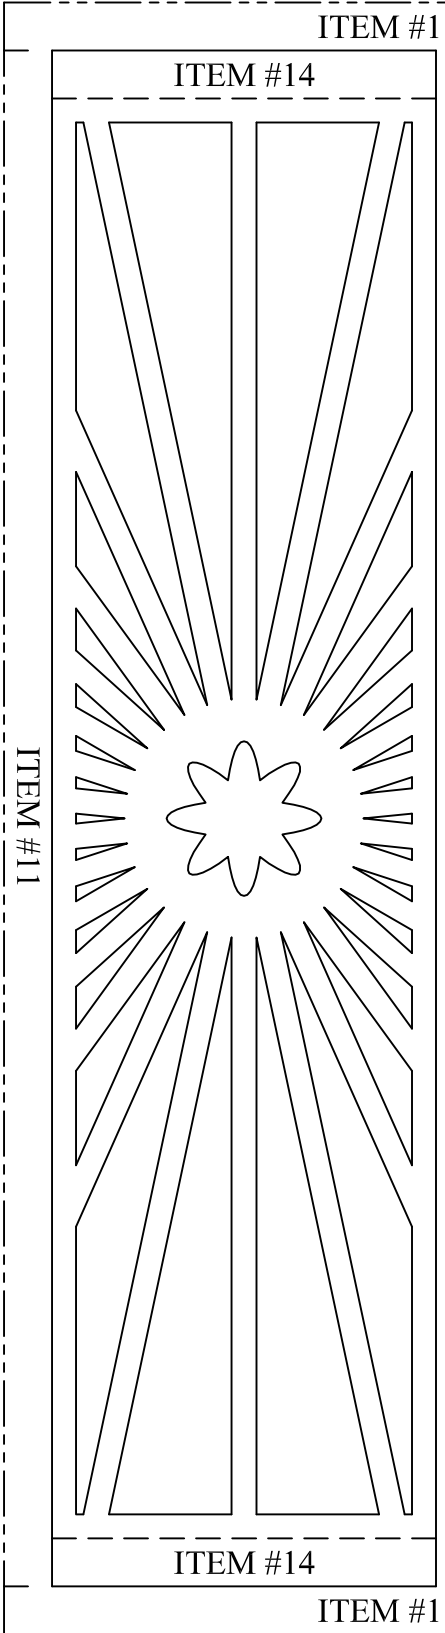

13 BODY BRACKET
 QTY.: 6
 SIZE: 1/4" x 1 1/2" x 8"

12 BODY SIDE
 QTY.: 2
 SIZE: 1/4" x 2" x 8"

GRAIN FLOW

Designed By:
D. WILCKENS
 Date: 12/27/12
 COPYRIGHT ©
 ALL RIGHTS RESERVED

Title:
THE WEBSITE 3 CLOCK
 Scale: FULL
 Drawing #: WW-0566
 Sheet 5 of 10